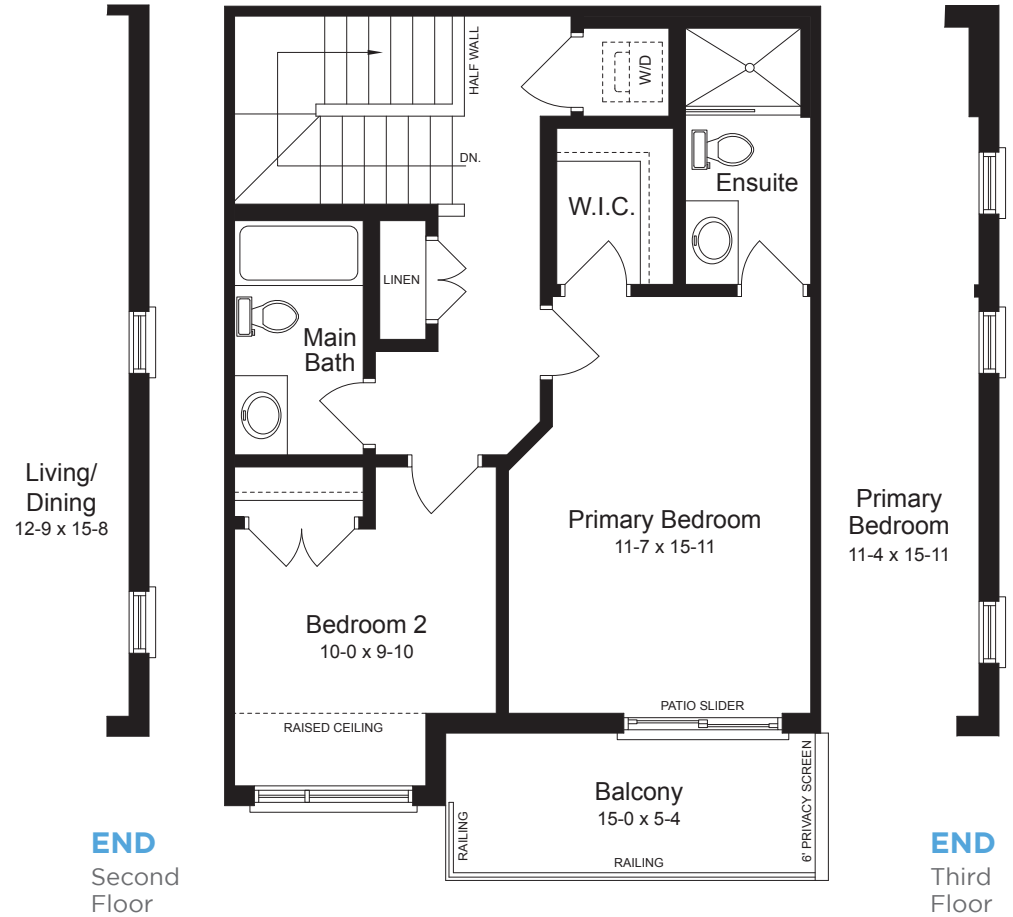

INTERIOR
Second Floor

END
Second
Floor

INTERIOR
Third Floor

END
Third
Floor

UPPER UNIT (BLOCK A)

AURA | Interior Unit: 1290 SQ.FT. | End Unit: 1288 SQ.FT.

Plans and specifications are subject to change without notice. Actual usable floor space may vary from stated floor area. See sales representative for further information. E. & O. E.